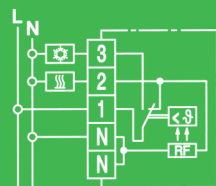

RTR-S 6721

- ➔ 5 ... 30°C
- ➔ Changeover contact
- ➔ AC 230V
- ➔ Heating: 10 mA ... 5(2)A, AC
- ➔ Cooling: 10 mA ... 5(2)A, AC
- ➔ Dimensions: 76x76x18,5mm

- ➔ **RTR-S 6721-1 Polar white:** Art. Nr.: 131 1701 51 100
- ➔ **RTR-S 6721-6 Active white:**
  Art.Nr.: 131 1701 51 600