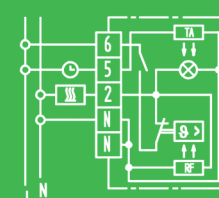

RTR-S 6124-24V

- ➔ 5 ... 30°C
- ➔ Normally-open contact
- ➔ AC 24V
- ➔ Heating: 10 mA ... 5(2)A, AC
- ➔ with temperature setback*
- ➔ Dimensions: 76x76x18,5mm

- ➔ **RTR-S 6124-24-1 Polar white:**
Art.Nr.: 131 1102 21 100
- ➔ **RTR-S 6124-24-6 Active white:**
Art.Nr.: 131 1102 21 600

RTR-S 6202

- ➔ 5 ... 30°C
- ➔ Changeover contact
- ➔ AC 230V
- ➔ Heating: 10 mA ... 5(2)A, AC
- ➔ Switch on/off
- ➔ Call-for-heat lamp
- ➔ with temperature setback*

- ➔ Dimensions: 76x76x18,5mm
- ➔ **RTR-S 6202-1 Polar white:**
Art.Nr.: 131 1104 51 100
- ➔ **RTR-S 6202-6 Active white:**
Art.Nr.: 131 1104 51 600