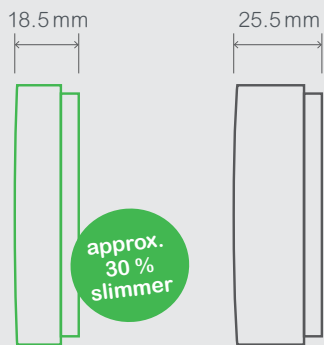

State of the art

The new RTR Slimline sets new standards in room temperature control. Slimmer than ever before, it combines aesthetics and performance perfectly.

Proven bi-metal technology, a uniquely high 5A switching capacity, a captive screw with threaded insert and a very low depth of only 18.5 mm make it the perfect solution for your customers' residential and business premises – and for you too. You can benefit from the simple installation and reliable technology.

Keep pushing the boundaries with the new RTR Slimline!

RTR Slimline vs. RTR 6000

Reliability
Proven bi-metal technology

Convenience
Captive screw

Broad field of application
High 5A switching capacity

Simple installation
Quadruple fastening

Time saving
Terminal block for up to 2.5mm² cables

Design flexibility
Slim and aesthetically pleasing

Energy efficiency
Reduces energy costs

Sustainability
No energy consumption in stand-by mode