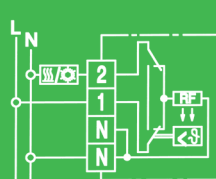

RTR-S 6731

- ➔ 5 ... 30°C
- ➔ Changeover contact
- ➔ AC 230V
- ➔ Switch heating/cooling
- ➔ Heating: 10 mA ... 5(2)A, AC
- ➔ Cooling: 10 mA ... 5(2)A, AC

- ➔ Dimensions: 76x76x18,5mm
- ➔ **RTR-S 6731-1 Polar white:** Art. Nr.: 131 1705 51 100
- ➔ **RTR-S 6731-6 Active white:**
  Art.Nr.: 131 1705 51 600

* Control via external timer
Polar white RAL 9010/Active white RAL 9016