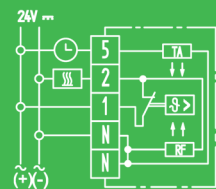

RTR-S 6124-24V

- ➔ 5 ... 30°C
- ➔ Normally-open contact
- ➔ AC 24V
- ➔ Heating: 10 mA ... 5(2)A, AC
- ➔ with temperature setback*
- ➔ Dimensions: 76x76x18,5mm

- ➔ **RTR-S 6124-24-1 Polar white:**
  Art.Nr.: 131 1102 21 100
- ➔ **RTR-S 6124-24-6 Active white:**
  Art.Nr.: 131 1102 21 600